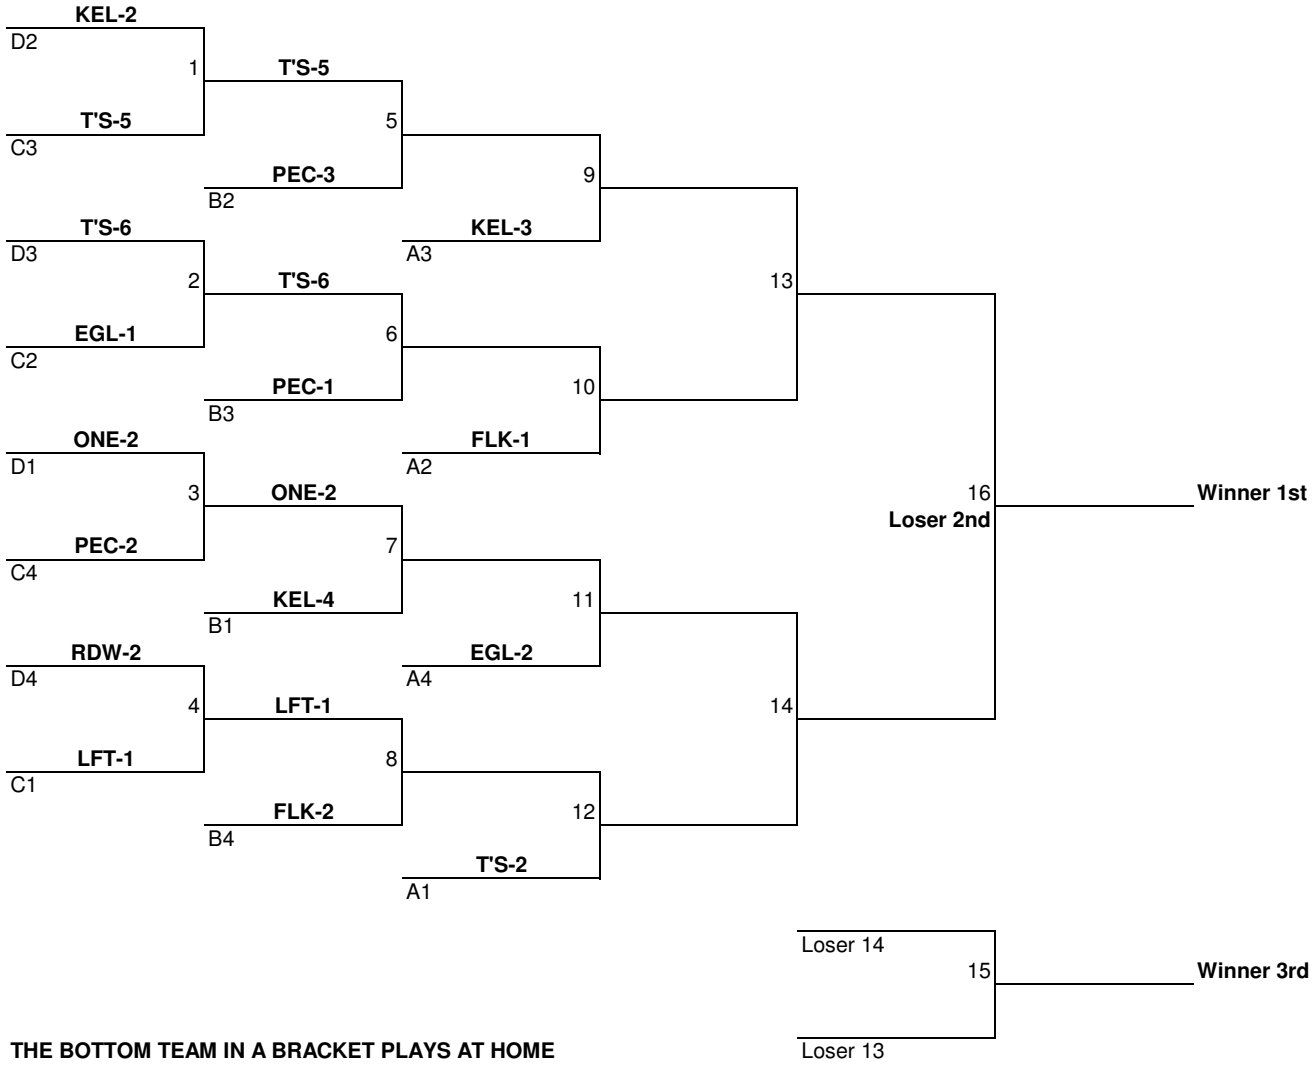

**SDPL SEEDED 16 TEAM CASCADING SINGLE ELIMINATION TOURNAMENT**

**TEAM PLAY-OFF**

1st Round	2nd Round	3rd Round	4th Round	5th Round
11/10 6:00 PM	11/17 6:00 PM	11/24 6:00 PM	12/1 6:00 PM	12/8 6:00 PM

THE BOTTOM TEAM IN A BRACKET PLAYS AT HOME

**CLEAR BRACKET**

[CTRL+F]

**SEEDING**

A1	T'S-2
A2	FLK-1
A3	KEL-3
A4	EGL-2
B1	KEL-4
B2	PEC-3
B3	PEC-1
B4	FLK-2
C1	LFT-1
C2	EGL-1
C3	T'S-5
C4	PEC-2
D1	ONE-2
D2	KEL-2
D3	T'S-6
D4	RDW-2

**RESULTS**

1st
2nd
3rd